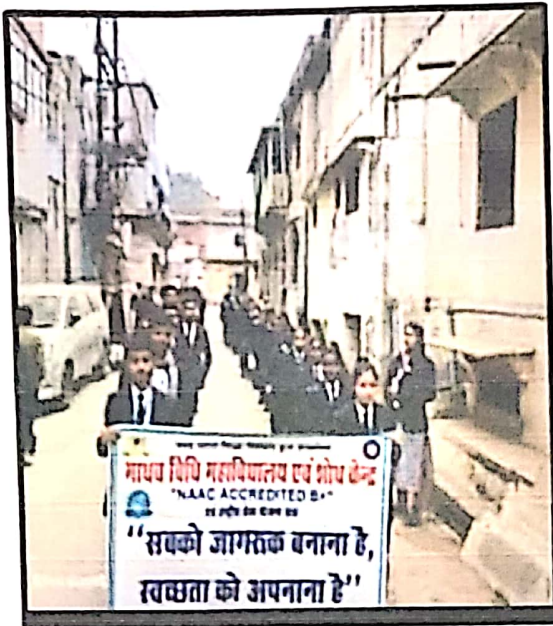

मध्य भारत शिक्षा समिति

Naac Accredited B⁺

Madhav Vidhi Mahavidhyalaya and Research Centre

BEST PRACTICE FOR SESSION

2022-2023

NURTURING CIVIC ENGAGEMENT

NSS, or the "National Service Scheme," operates under the motto "Not me but you," encouraging students to contribute their services to the community and the nation. This initiative represents the third dimension of education, fostering attitudes of social responsibility and a deeper understanding of cultural and national values. NSS activities play a crucial role in motivating students to engage in social work, promoting a sense of nationality. Special camps and rallies addressing social issues expose students to the community's needs, involving them in problem-

The college boasts an active NSS unit led by Program Officer Dr. Neeti Pandey. This unit is actively involved in numerous activities both within and outside the college. General NSS activities include awareness rallies, cleanliness drives, and blood donation camps. Plantation initiatives within and outside the college premises, as well as NSS special camps, are organized annually. These collective efforts not only contribute to the development of students' personalities through community service but also demonstrate the NSS unit's commitment to fostering a spirit of social responsibility and civic engagement.

2. Objective of the Practice:- Foster social responsibility and cultural understanding among students through impactful community service activities organized by the NSS unit.

Principal
Madhav Vaidya Mahavidyalaya
Gwalior (M.P.)

Principal
Madhav Vani Mahavidyalaya
Gwalior (M.P.)

Dr. RAHUL SHARMA
IQAC Coordinator

4. **The Practice:-** Led by Program Officer the NSS unit engages students in activities like awareness rallies, cleanliness drives, blood donation camps, and annual plantation initiatives. Special camps address pressing social issues, instilling problem-solving skills and a sense of national duty.