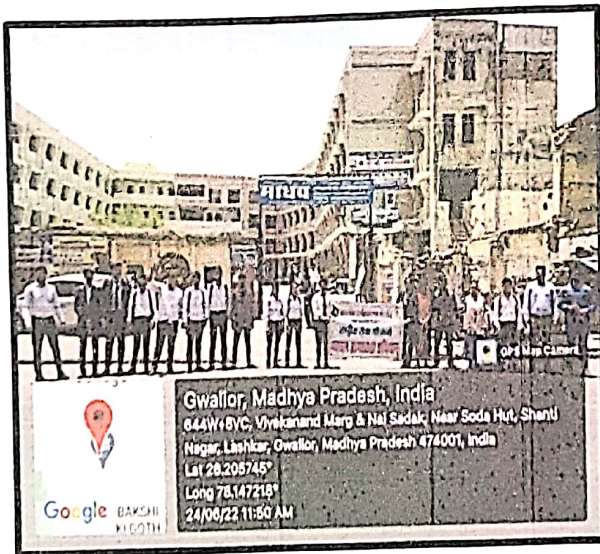

Dr. RAHUL SHARMA
IQAC Coordinator

3. **The Context:-** Operating under the motto "Not me but you," Madhav Law College's NSS unit encourages active student contributions to community and national welfare.

Principal
Madhav Vani Mahavidyalaya
Gwalior (M.P.)

Dr. RAHUL SHARMA
IQAC Coordinator

4. **The Practice:-** Led by Program Officer the NSS unit engages students in activities like awareness rallies, cleanliness drives, blood donation camps, and annual plantation initiatives. Special camps address pressing social issues, instilling problem-solving skills and a sense of national duty.