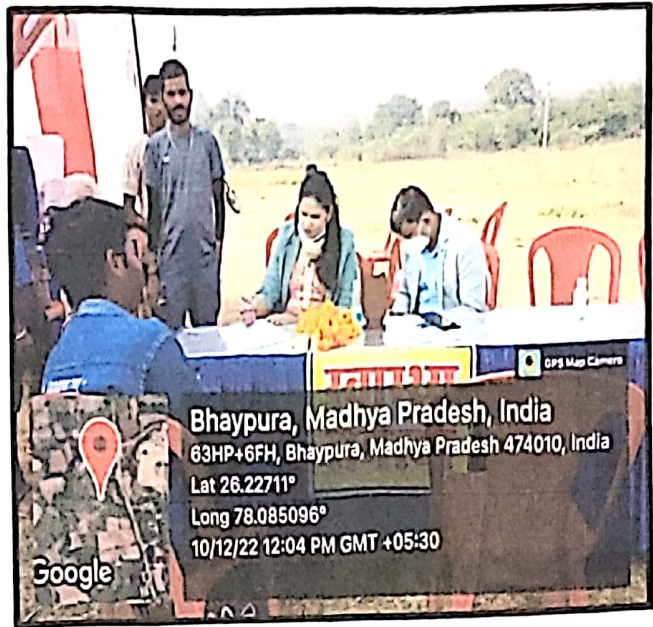

3. **The Context:-** Operating under the motto "Not me but you," Madhav Law College's NSS unit encourages active student contributions to community and national welfare.