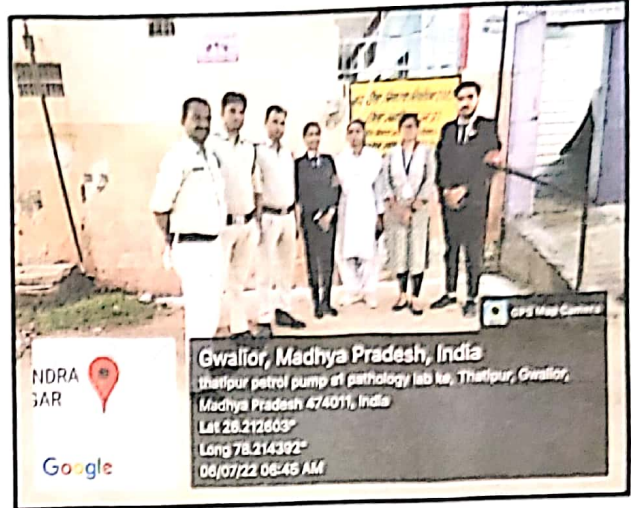

Principal
Madhav Vidhi Mahavidyalaya
Gwalior (M.P.)

Dr. RAHUL SHARMA
IQAC Coordinator

solving processes. Events such as medical health checkups and blood donation camps instill a sense of social responsibility, while residential camps cultivate competency in group living and community sharing. Participation in various activities also nurtures leadership qualities, contributing to national and social harmony.

The college boasts an active NSS unit led by Program Officer Dr. Neeti Pandey. This unit is actively involved in numerous activities both within and outside the college. General NSS activities include awareness rallies, cleanliness drives, and blood donation camps. Plantation initiatives within and outside the college premises, as well as NSS special camps, are organized annually. These collective efforts not only contribute to the development of students' personalities through community service but also demonstrate the NSS unit's commitment to fostering a spirit of social responsibility and civic engagement.

NOT ME BUT YOU

Principal
Madhav Vram Mahavidyalaya
Gwalior (M.P.)

Dr. RAHUL SHARMA
IQAC Coordinator

Best Practice 1

1. Title of the Best Practice:- Nurturing Civic Engagement: Social Outreach Initiatives by NSS Unit of at Madhav Law College.