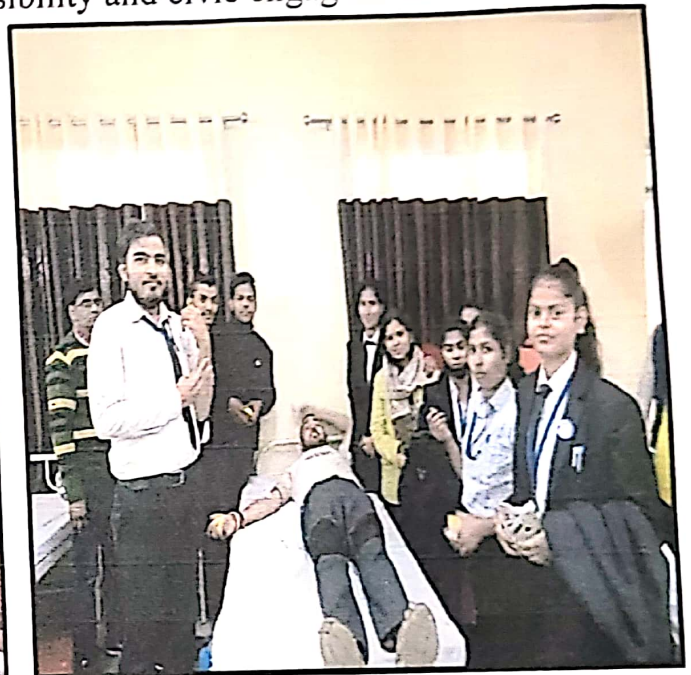

मध्य भारत शिक्षा समिति

Naac Accredited B⁺

Madhav Vidhi Mahavidhyalaya and Research Centre

BEST PRACTICE FOR SESSION

2022-2023

NURTURING CIVIC ENGAGEMENT

NSS, or the "National Service Scheme," operates under the motto "Not me but you," encouraging students to contribute their services to the community and the nation. This initiative represents the third dimension of education, fostering attitudes of social responsibility and a deeper understanding of cultural and national values. NSS activities play a crucial role in motivating students to engage in social work, promoting a sense of nationality. Special camps and rallies addressing social issues expose students to the community's needs, involving them in problem-

Principal
Madhav Vidhi Mahavidyalaya
Gwalior (M.P.)

Dr. RAHUL SHARMA
IQAC Coordinator

solving processes. Events such as medical health checkups and blood donation camps instill a sense of social responsibility, while residential camps cultivate competency in group living and community sharing. Participation in various activities also nurtures leadership qualities, contributing to national and social harmony.

The college boasts an active NSS unit led by Program Officer Dr. Neeti Pandey. This unit is actively involved in numerous activities both within and outside the college. General NSS activities include awareness rallies, cleanliness drives, and blood donation camps. Plantation initiatives within and outside the college premises, as well as NSS special camps, are organized annually. These collective efforts not only contribute to the development of students' personalities through community service but also demonstrate the NSS unit's commitment to fostering a spirit of social responsibility and civic engagement.