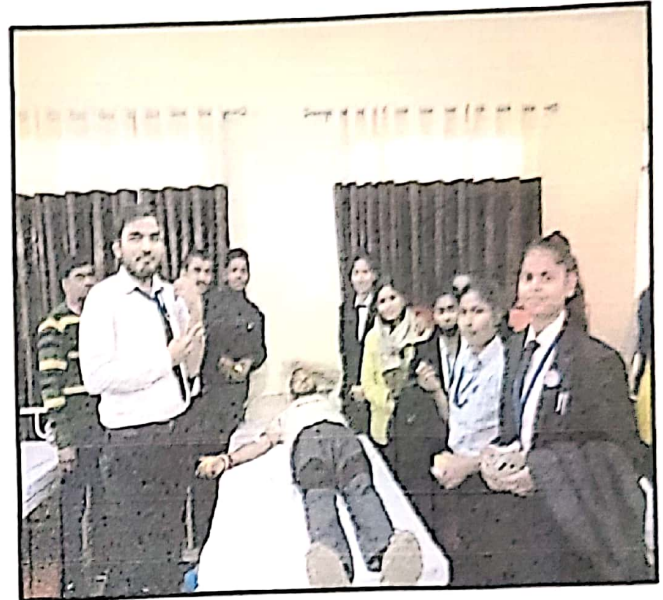

The college boasts an active NSS unit led by Program Officer Dr. Neeti Pandey. This unit is actively involved in numerous activities both within and outside the college. General NSS activities include awareness rallies, cleanliness drives, and blood donation camps. Plantation initiatives within and outside the college premises, as well as NSS special camps, are organized annually. These collective efforts not only contribute to the development of students' personalities through community service but also demonstrate the NSS unit's commitment to fostering a spirit of social responsibility and civic engagement.

2. Objective of the Practice:- Foster social responsibility and cultural understanding among students through impactful community service activities organized by the NSS unit.

Principal
Madhav Vaidya Mahavidyalaya
Gwalior (M.P.)

Principal
Madhav Vani Mahavidyalaya
Gwalior (M.P.)

Dr. RAHUL SHARMA
IQAC Coordinator

4. **The Practice:-** Led by Program Officer the NSS unit engages students in activities like awareness rallies, cleanliness drives, blood donation camps, and annual plantation initiatives. Special camps address pressing social issues, instilling problem-solving skills and a sense of national duty.