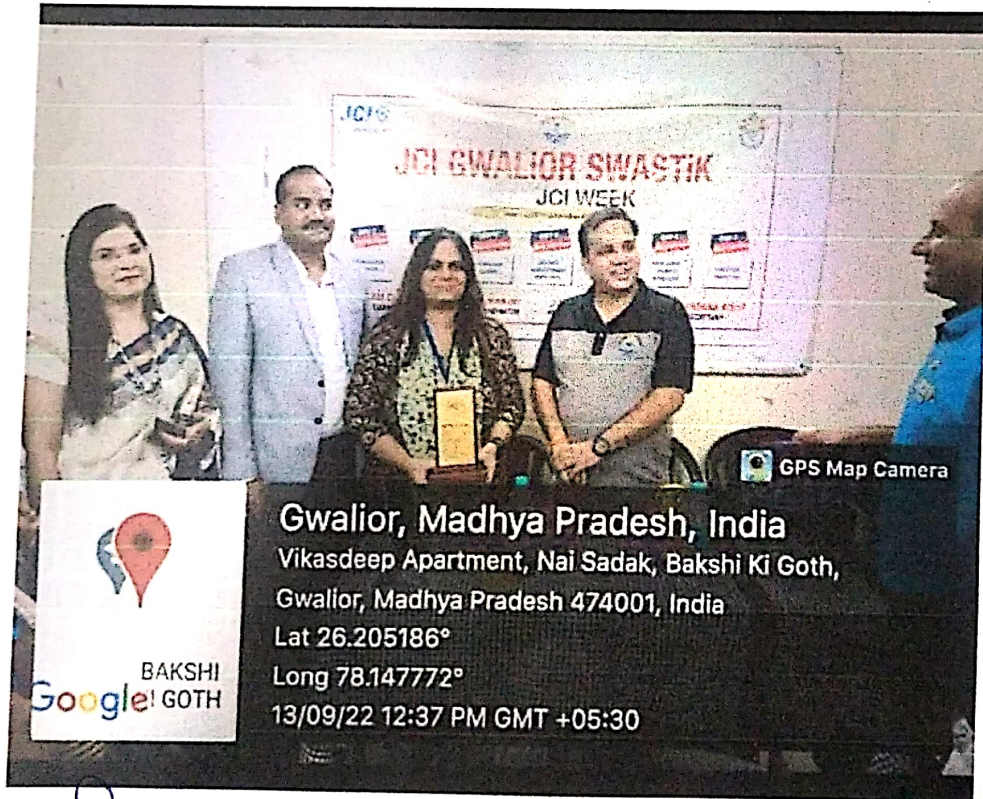

Dr. RAHUL SHARMA
 IQAC Coordinator

Principal
 Madhav Vidhi Mahavidyalaya
 Gwalior (M.P.)

Dr. RAHUL SHARMA
Dr. RAHUL SHARMA
IQAC Coordinator

Principal
Principal
Madhav Vidhi Mahavidyalaya
Gwalior (M.P.)

Dr. RAHUL SHARMA
IQAC Coordinator

Principal
Madhav Vidhi Mahavidyalaya
Gwalior (M.P.)

Dr. RAHUL SHARMA
IQAC Coordinator

Principal
Arthav Vidhi Mahavidyalaya
Gwalior (M.P.)

Dr. RAHUL SHARMA
 IQAC Coordinator

Principal
 Maharaja Mahavidyalaya
 Gwalior (M.P.)